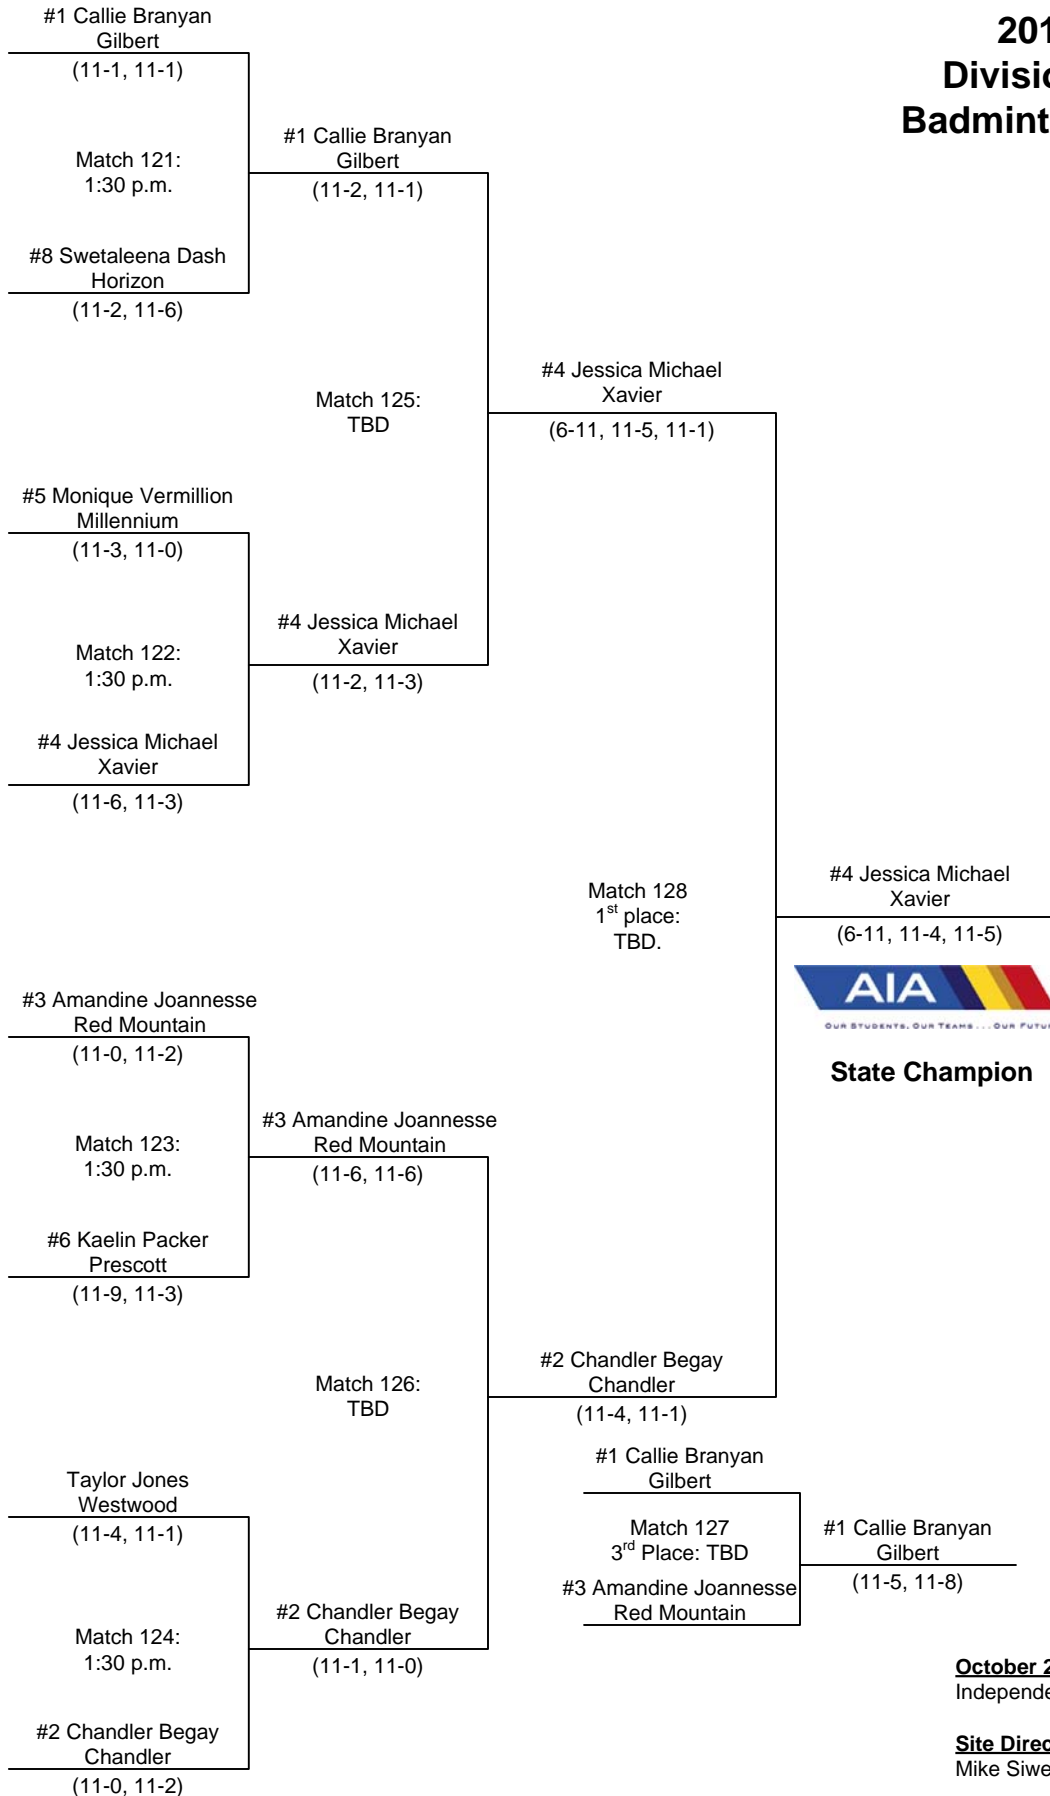

**Saturday
10/22/11**

**Saturday
10/22/11**

**Saturday
10/22/11**

**2011 AIA
Division I State
Badminton - Singles**

State Champion

October 22, 2011:
Independence High School

Site Director:
Mike Siwek; 623-435-6108