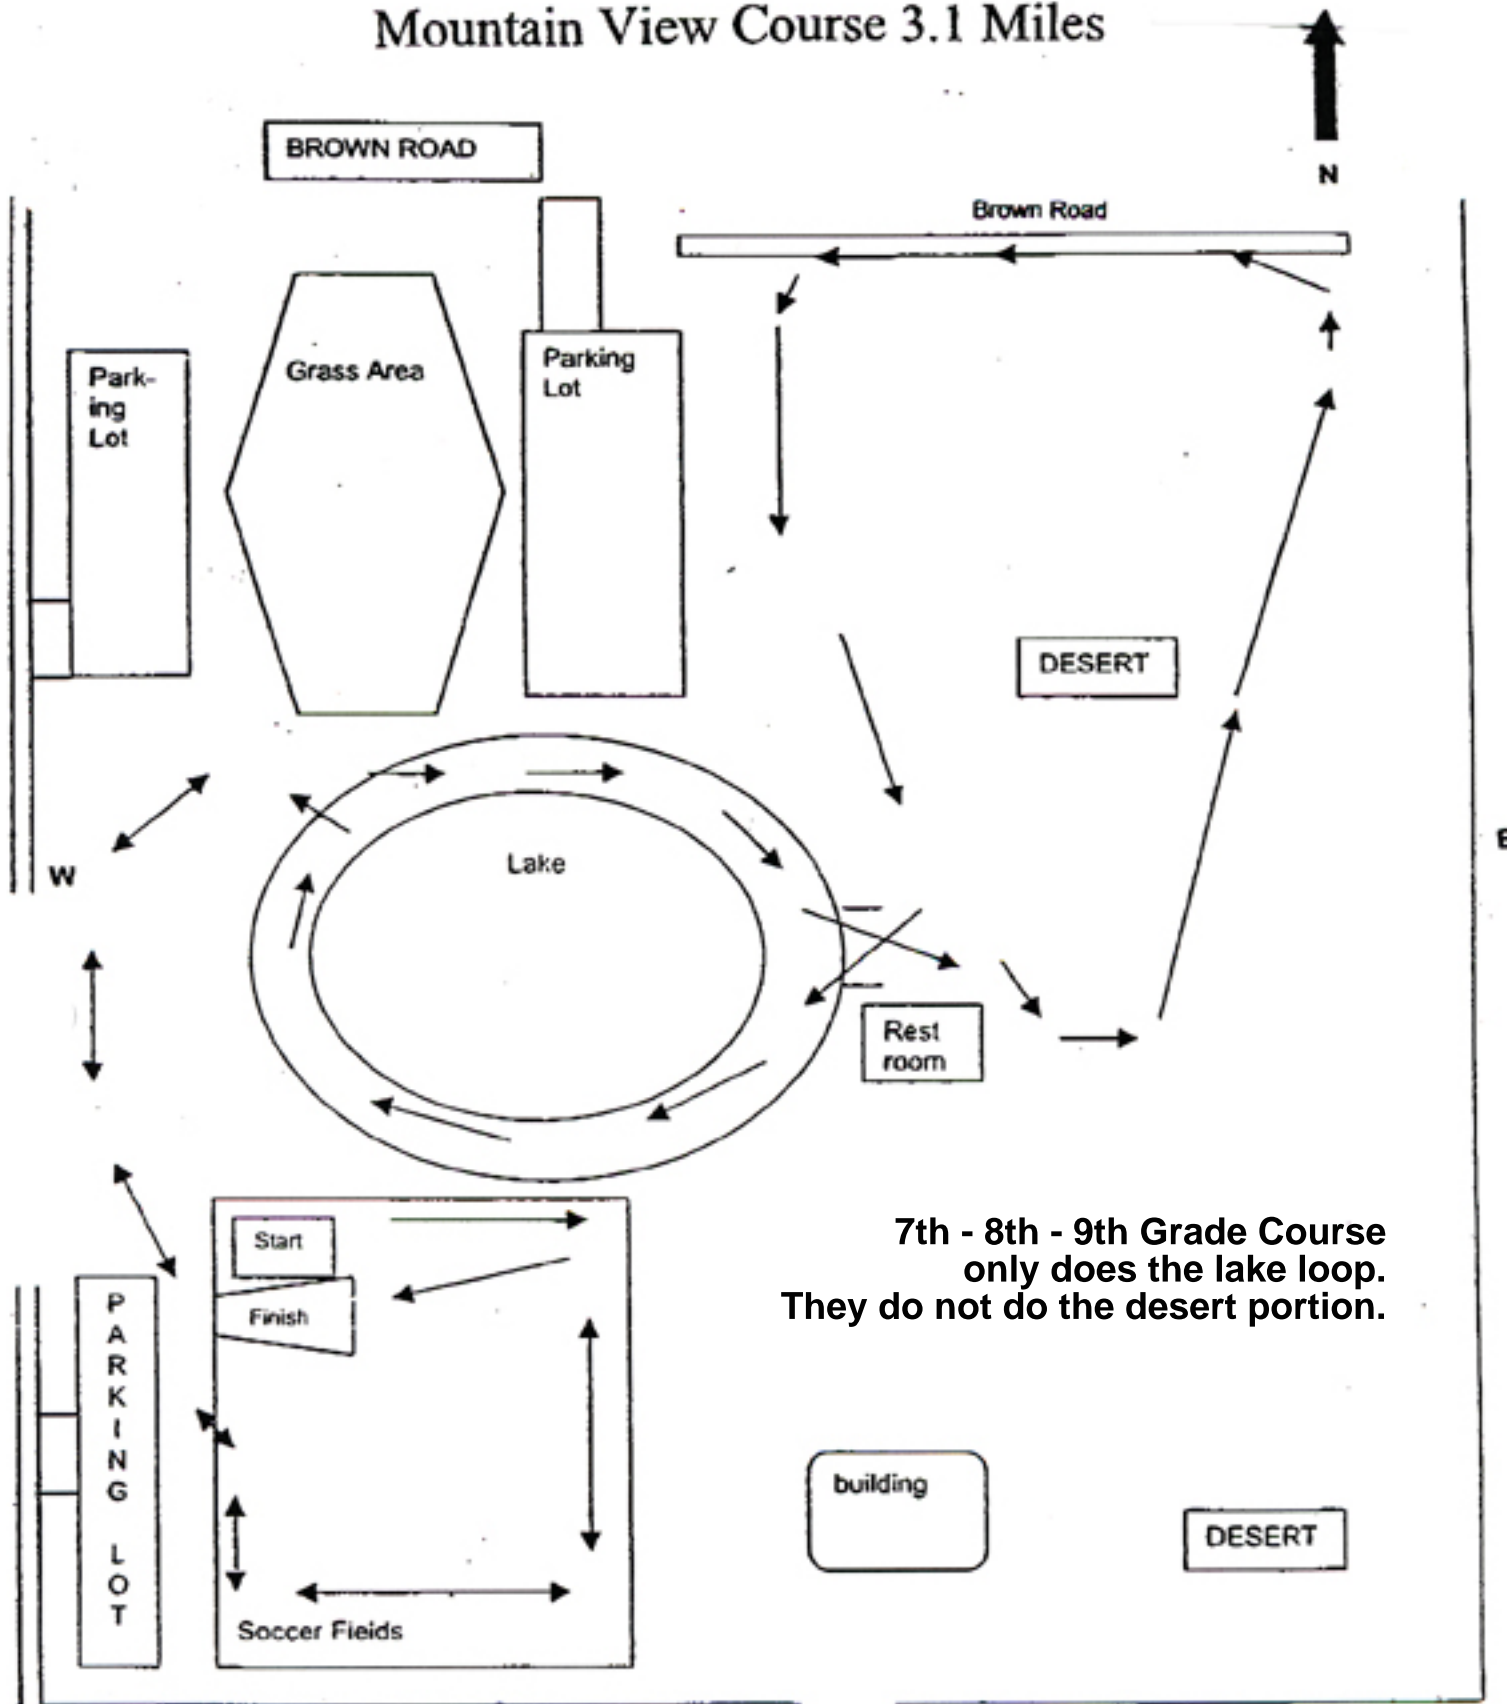

Mountain View Course 3.1 Miles

7th - 8th - 9th Grade Course
only does the lake loop.
They do not do the desert portion.