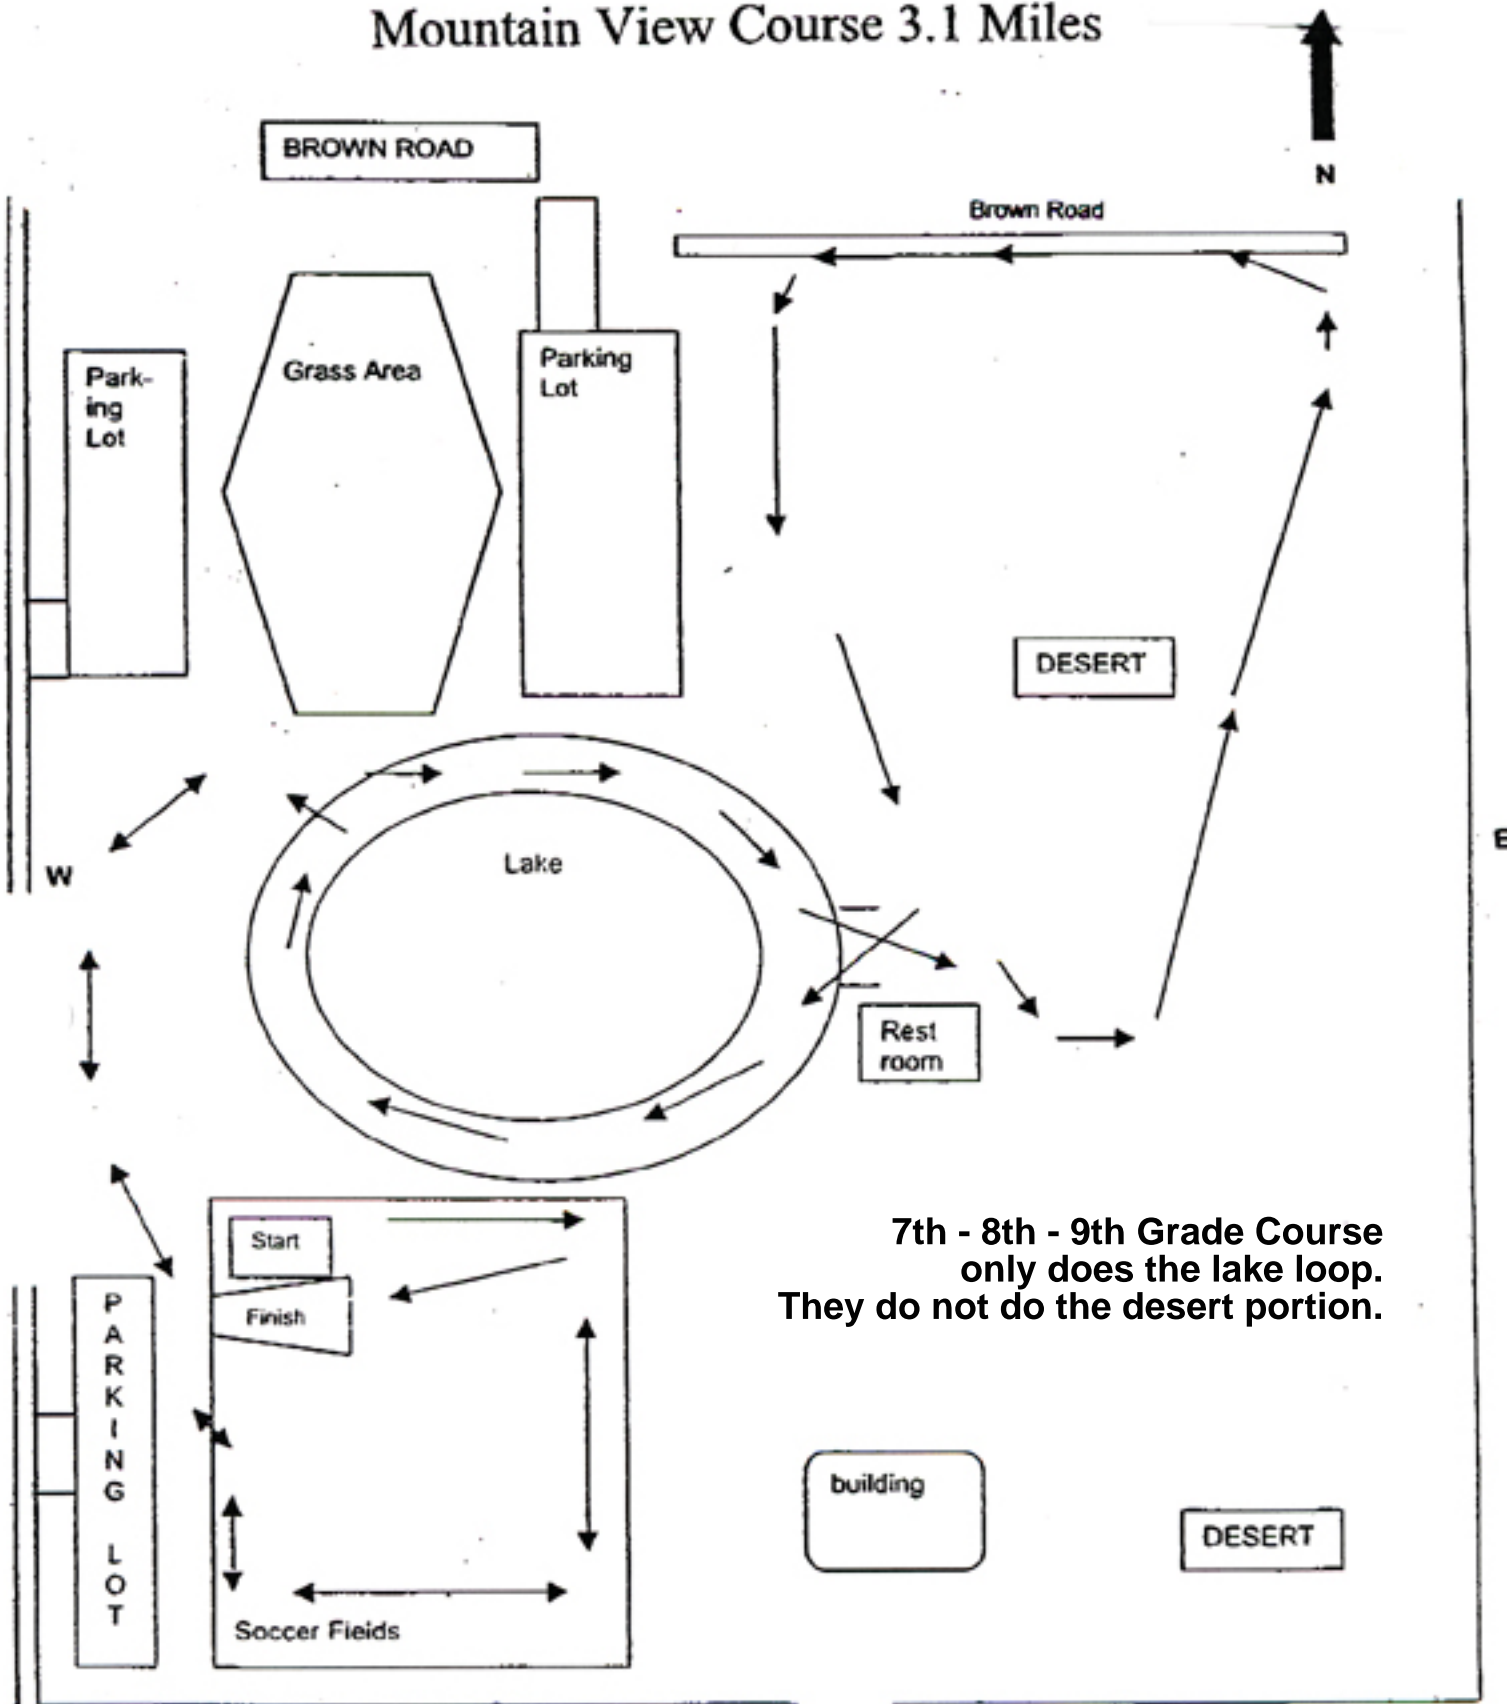

Mountain View Course 3.1 Miles

7th - 8th - 9th Grade Course
only does the lake loop.
They do not do the desert portion.