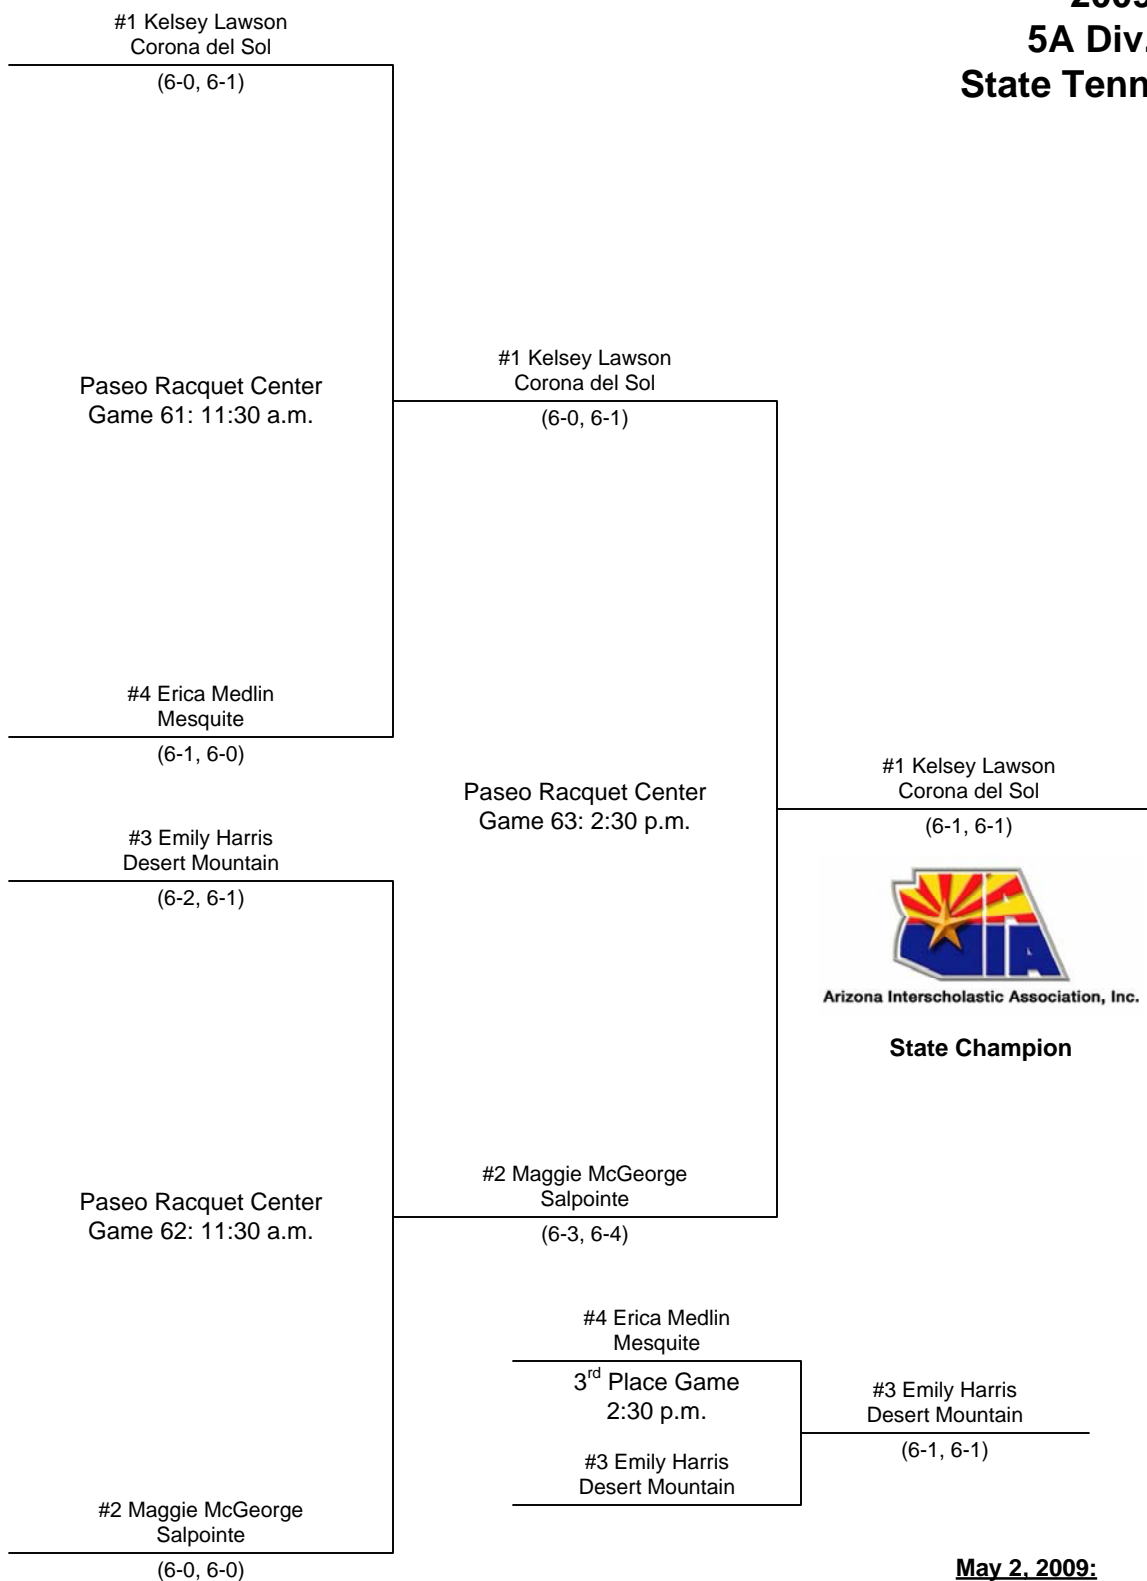

**Saturday
05/02/09**

**Saturday
05/02/09**

**2009 AIA
5A Div. I Girls
State Tennis - Singles**

Arizona Interscholastic Association, Inc.

State Champion

May 2, 2009:
 Paseo Racquet Center
 6268 W. Thunderbird Rd.
 Glendale, AZ