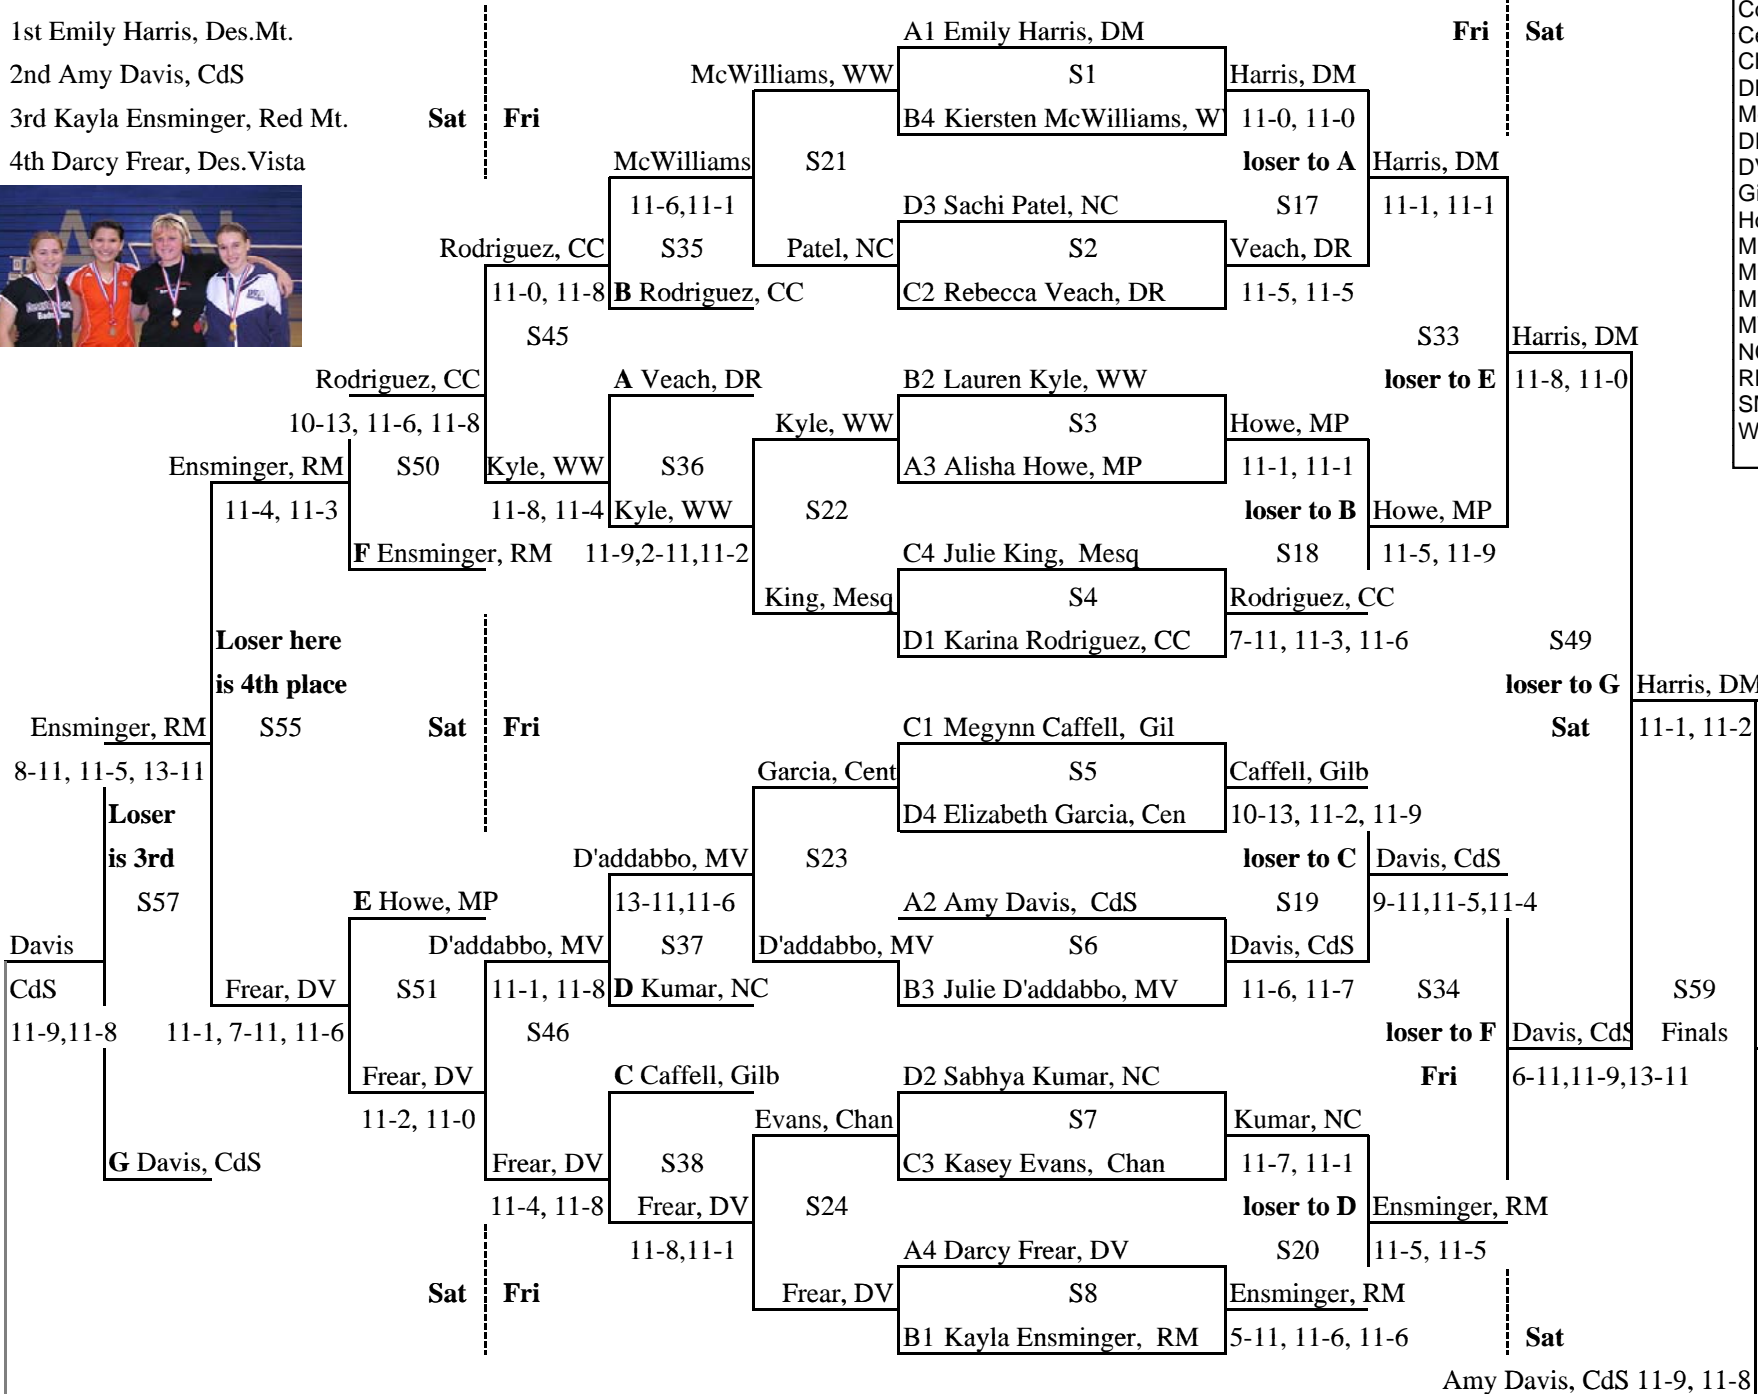

2008 AIA 5A Badminton State Tournament

Singles

1st Emily Harris, Des.Mt.

2nd Amy Davis, CdS

3rd Kayla Ensminger, Red Mt.

4th Darcy Frear, Des.Vista

- CC = Cesar Chavez
- CdS = Corona del Sol
- Cen = Central
- Chan = Chandler
- DM = Desert Mountain
- DR = Desert Ridge
- DV = Desert Vista
- Gil = Gilbert
- Hor = Horizon
- M = Mesa
- Mesq = Mesquite
- MP = Mt. Pointe
- MV = Mountain View
- NC = North Canyon
- RM = Red Mountain
- SM = South Mountain
- WW = Westwood

Emily Harris, DM

Amy Davis, CdS 11-9, 11-8