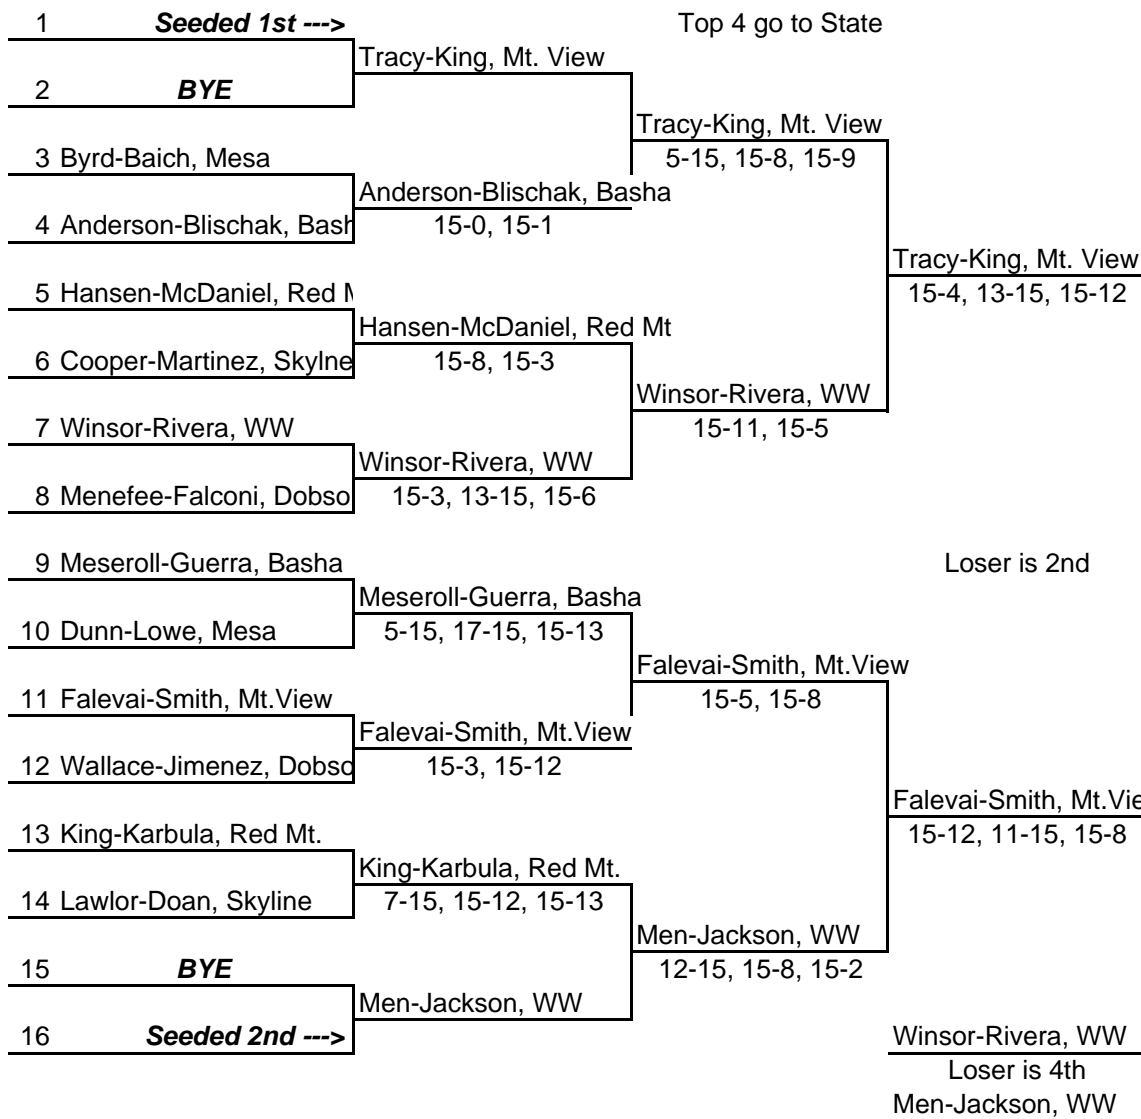

2005 EV Badminton DOUBLES Regionals
Friday, 10-28-05

DOUBLES RESULTS

- 1st - Alison Tracy
and Cathie King, Mt. View
 2nd - Losenina Falevai
and Courtney Smith, Mt. View
 3rd - Melanie Men
and Jonna Jackson, Westwood
 4th - Brittany Winsor
and Erica Rivera, Westwood

Tracy-King, Mt. View
 15-7, 7-15, 15-9
 EV Champion

East Valley

- Basha
- Dobson
- Mesa
- Mt. View
- Red Mt
- Skyline
- Westwood

Top 4 go to State

Men-Jackson, WW
 17-15, 15-6
 3rd Place