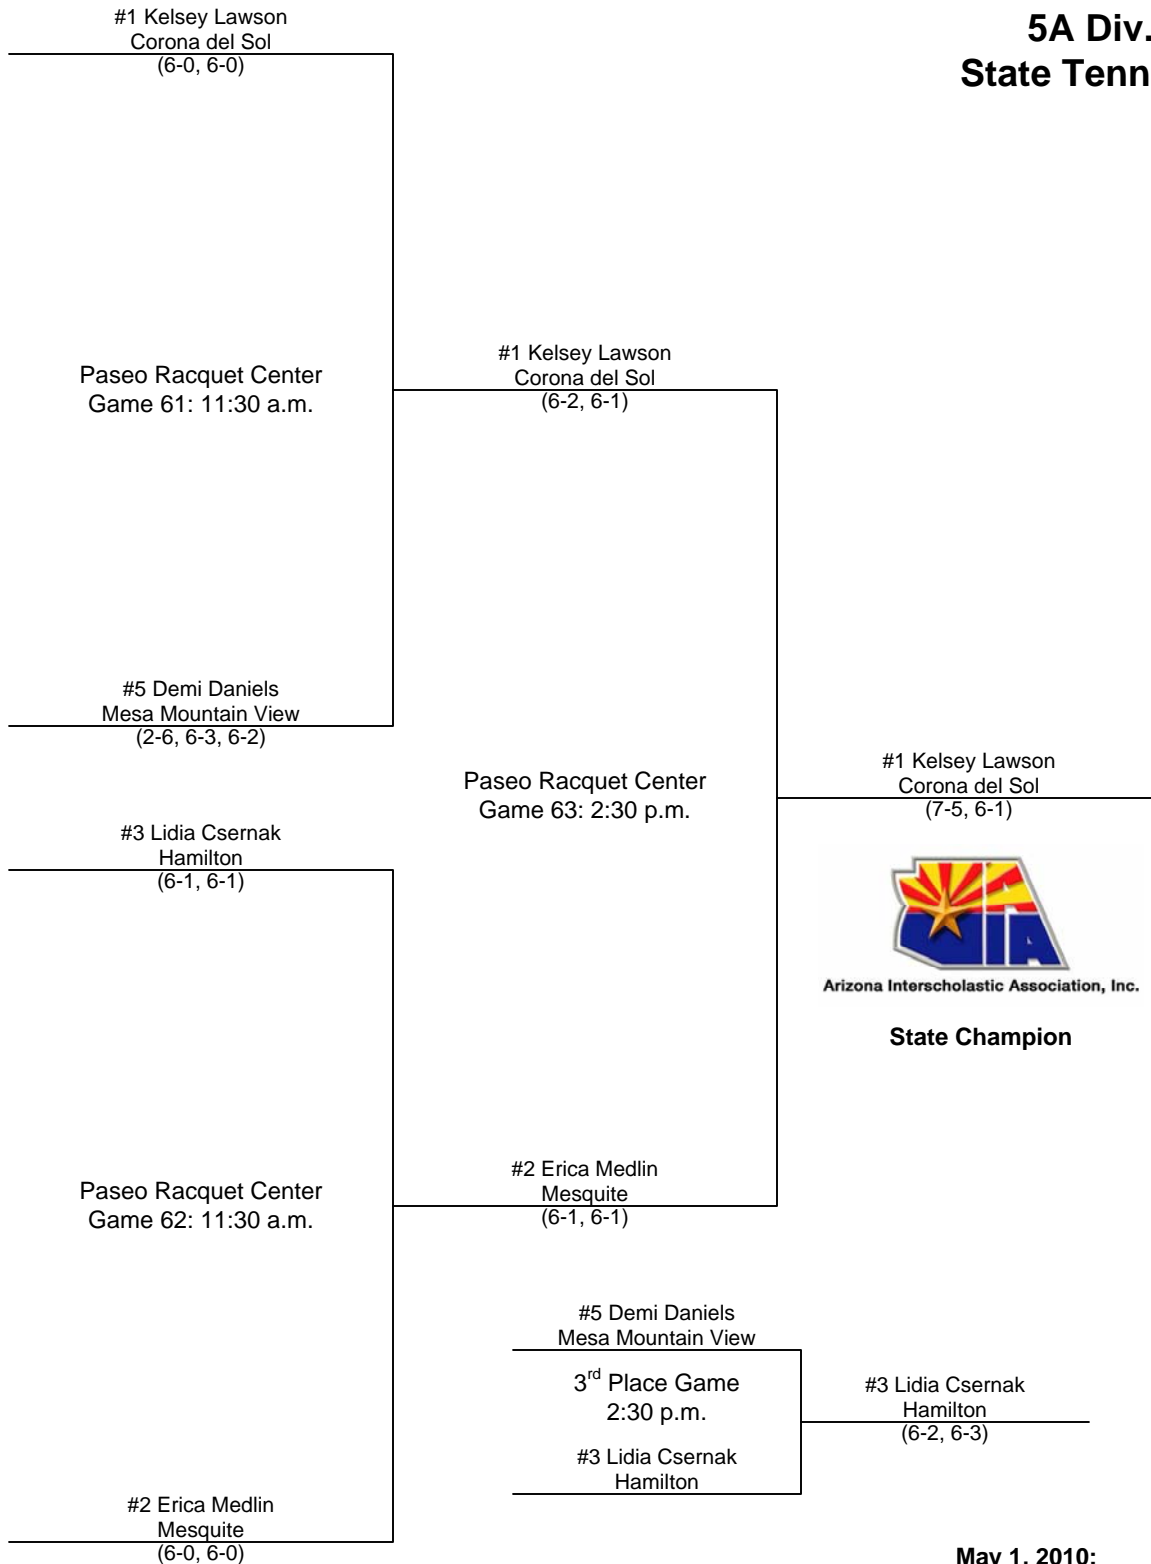

Saturday
05/01/10

Saturday
05/01/10

2010 AIA 5A Div. I Girls State Tennis - Singles

Arizona Interscholastic Association, Inc.

State Champion

**Times posted are check in times
All players must check in at posted
time to Tournament Clerk**

May 1, 2010:
Paseo Racquet Center
6268 W. Thunderbird Rd.
Glendale, AZ

Site Director:
Ed Prudhomme; 623-979-1234

Site Coordinator:
Ron Halbach; 602-385-3824